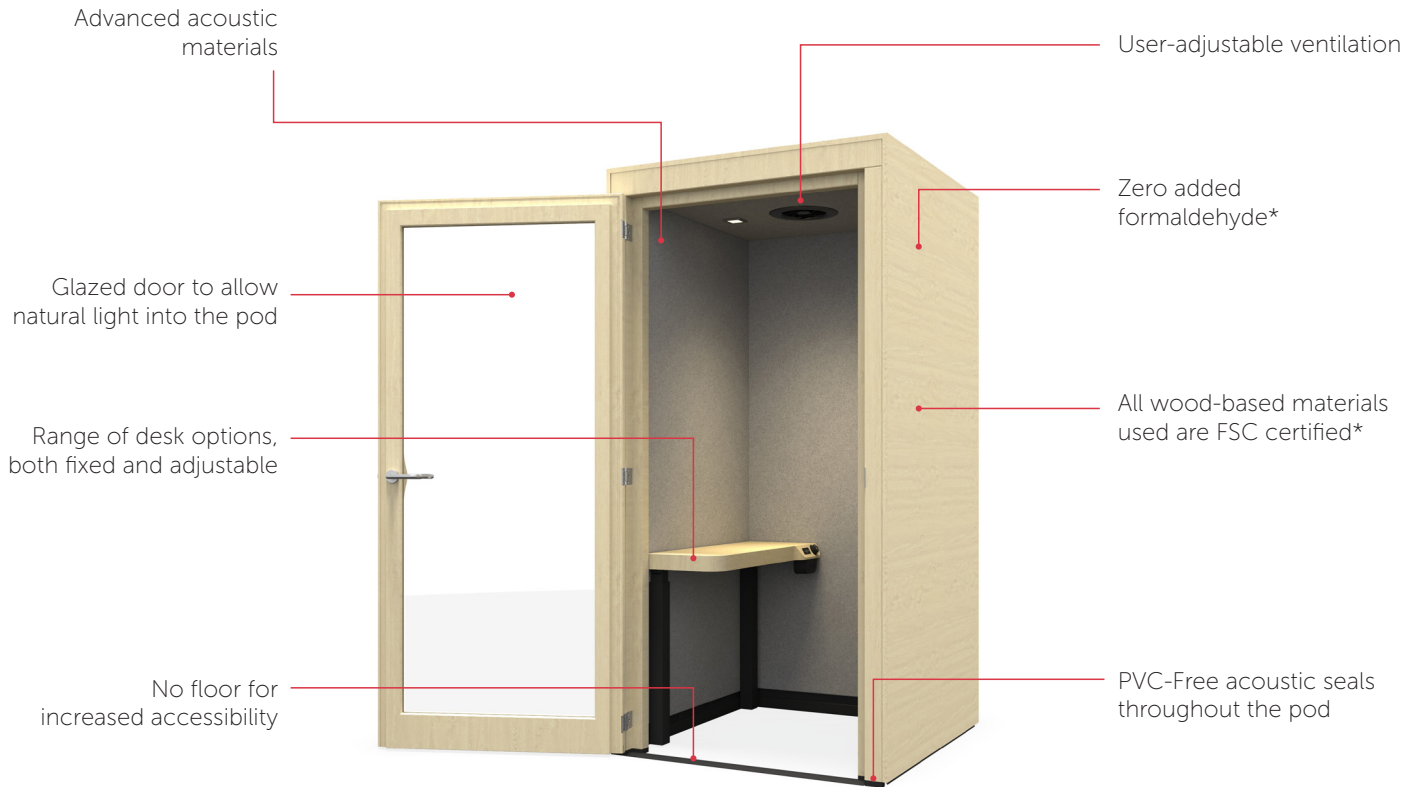

Residence Max

Key Features of Wellness and Wellness Plus

*Only applies to Wellness Plus

Features	Wellness	Wellness Plus
All fixed wall and upholstery panels have Zero added formaldehyde		●
Strong steel frame construction with low environmental impact powder coating	●	●
RoHS standard electrical components	●	●
PVC-free acoustic seals throughout the pod	●	●
Water based finishes and lacquers	●	●
FSC Certified		●
99% Red List Free		●
Natural fabrics available for upholstery panels	●	●