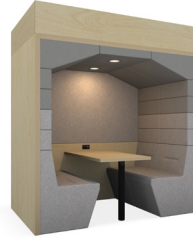

2" Ceiling Infill
I54