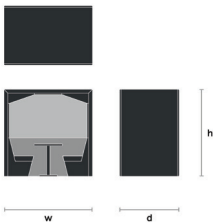

## Upholstery options

Slab sides  
USL

Slab sides, buttoned  
USB

Ribbed sides  
URI

Ribbed sides, buttoned  
URB

## Clad material

Lacquered Ply

MFC/Laminate

Graphics

## Dimensions

Depths: 29, 52 3/8, 76 3/8  
81 1/2w x 80 3/8h

Flat roof (square)

Depths: 29, 52 3/8, 76 3/8  
83w x 84 3/4h

Pitched roof

Depths: 29, 52 3/8, 76 1/2  
81 1/2w x 80 3/8h

Flat roof (arch)

Depths: 29, 52 3/8, 76 3/8  
81 1/8w x 68 1/3h

Banquette

Depths: 24 5/8, 48, 72  
83w x 84 3/4h

Pitched roof backless

Depths: 24 5/8, 48, 72  
81 1/2w x 80 3/8h

Flat roof (arch) backless

Depths: 24 5/8, 48, 72  
81 1/2w x 72 3/8h

Flat roof (square) backless