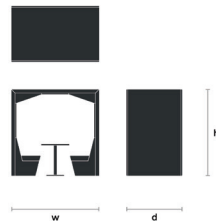

## Dimensions

Depths: 29, 52 3/8, 76 3/8  
81 1/2w x 80 3/8h

Flat roof (square)

Depths: 29, 52 3/8, 76 3/8  
83w x 84 3/4h

Pitched roof

Depths: 29, 52 3/8, 76 1/2  
81 1/2w x 80 3/8h

Flat roof (arch)

Depths: 29, 52 3/8, 76 3/8  
81 1/8w x 68 1/3h

Banquette

Depths: 24 5/8, 48, 72  
83w x 84 3/4h

Pitched roof backless

Depths: 24 5/8, 48, 72  
81 1/2w x 80 3/8h

Flat roof (arch) backless

Depths: 24 5/8, 48, 72  
81 1/2w x 72 3/8h

Flat roof (square) backless