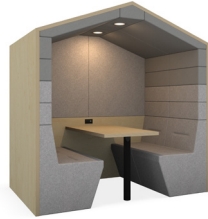

Pitched roof
RWP-PIB