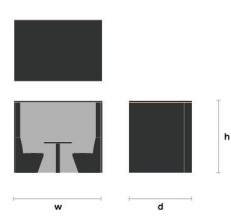

## Dimensions

Depths: 29, 52 3/8, 76 3/8  
81 1/2w x 80 3/8h

Flat roof (square)

Depths: 29, 52 3/8, 76 3/8  
83w x 84 3/4h

Pitched roof

Depths: 29, 52 3/8, 76 1/2  
81 1/2w x 80 3/8h

Flat roof (arch)

Depths: 29, 52 3/8, 76 3/8  
81 1/8w x 68 1/3h

Banquette

Depths: 24 5/8, 48, 72  
83w x 84 3/4h

Pitched roof backless

Depths: 24 5/8, 48, 72  
81 1/2w x 80 3/8h

Flat roof (arch) backless

Depths: 24 5/8, 48, 72  
81 1/2w x 72 3/8h

Flat roof (square) backless