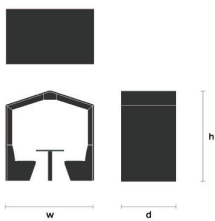

## Dimensions

Depths: 29, 52 3/8, 76 3/8  
81 1/2w x 80 3/8h

Flat roof (square)

Depths: 29, 52 3/8, 76 3/8  
83w x 84 3/4h

Pitched roof

Depths: 29, 52 3/8, 76 1/2  
81 1/2w x 80 3/8h

Flat roof (arch)

Depths: 29, 52 3/8, 76 3/8  
81 1/8w x 68 1/3h

Banquette

Depths: 24 5/8, 48, 72  
83w x 84 3/4h

Pitched roof backless

Depths: 24 5/8, 48, 72  
81 1/2w x 80 3/8h

Flat roof (arch) backless

Depths: 24 5/8, 48, 72  
81 1/2w x 72 3/8h

Flat roof (square) backless