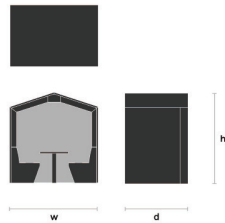

## Upholstery options

Slab sides  
USL

Slab sides, buttoned  
USB

Ribbed sides  
URI

Ribbed sides, buttoned  
URB

## Clad material

Lacquered Ply

MFC/Laminate

Graphics

## Dimensions

Depths: 29, 52 3/8, 76 3/8  
81 1/2w x 80 3/8h

Flat roof (square)

Depths: 29, 52 3/8, 76 3/8  
83w x 84 3/4h

Pitched roof

Depths: 29, 52 3/8, 76 1/2  
81 1/2w x 80 3/8h

Flat roof (arch)

Depths: 29, 52 3/8, 76 3/8  
81 1/8w x 68 1/3h

Banquette

Depths: 24 5/8, 48, 72  
83w x 84 3/4h

Pitched roof backless

Depths: 24 5/8, 48, 72  
81 1/2w x 80 3/8h

Flat roof (arch) backless

Depths: 24 5/8, 48, 72  
81 1/2w x 72 3/8h

Flat roof (square) backless