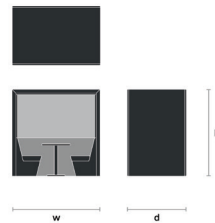

## Dimensions

Depths: 29, 52 3/8, 76 3/8  
81 1/2w x 80 3/8h

Flat roof (square)

Depths: 29, 52 3/8, 76 3/8  
83w x 84 3/4h

Pitched roof

Depths: 29, 52 3/8, 76 1/2  
81 1/2w x 80 3/8h

Flat roof (arch)

Depths: 29, 52 3/8, 76 3/8  
81 1/8w x 68 1/3h

Banquette

Depths: 24 5/8, 48, 72  
83w x 84 3/4h

Pitched roof backless

Depths: 24 5/8, 48, 72  
81 1/2w x 80 3/8h

Flat roof (arch) backless

Depths: 24 5/8, 48, 72  
81 1/2w x 72 3/8h

Flat roof (square) backless