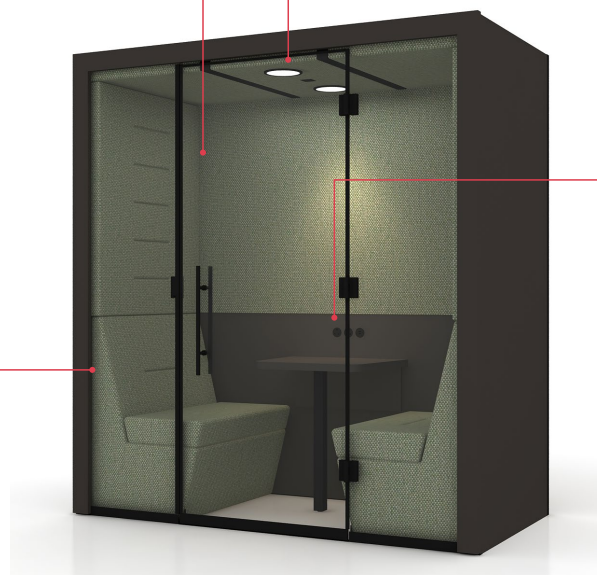

Group 3: Swisskrono Colours, Swisskrono Wood Grain

Group 4: Perfectsense Gloss, Perfectsense Matt

Lacquered Plywood

Laminate: Fenix, Formica, Polyrey

Veneers American Walnut, Crown American Cherry, Crown Ash, Crown Maple, Crown Steamed Beech, White American Oak

Upholstery Finishes

Group 2: Camira Main Line Flax, Camira Main Line Plus, Camira Vita

Group 3: Camira Blazer, Camira Sumi, Camira Synergy, Kvadrat Clara 2, Kvadrat Melange Nap, Kvadrat Remix 3

Group 4: Kvadrat Atlas, Kvadrat Canvas 2, Kvadrat Fiord, Kvadrat Hero, Kvadrat Steelcut 3, Kvadrat Steelcut Trio 3, Kvadrat Divina MD, Kvadrat Hallingdal 65

Technical Specification

- Spotlights and power module included as standard
- 2 year warranty on electrical parts
- PIR-activated Ventilation
- 5 year warranty on all structural elements (subject to normal conditions of use and care)
- Plug-and-play, one standard 13A socket needed
- Foam is CMHR (combustion modified flare resilient) grade as standard

Key Features

Huge range of customizable cladding and upholstery finishes

PIR activated ventilation

Spotlights and power module included as standard

Plug-and-play, one standard 13A socket needed
2 year warranty on electrical parts

5 year warranty on all structural elements (subject to normal conditions of use and care)