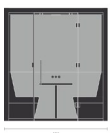

32" HD Monitor

MON

Drywipe Upper
External Side Clad
(Side table not
included)

SSW

Cushion

CUH

Dimensions

2-Person
Depth: 42½"
Height: 88"
Width: 81"
Table Height: 30"