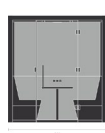

32" HD Monitor

MON

Drywipe Upper
External Side Clad
(Side table not
included)

SSW

Cushion

CUH

Dimensions

2-Person
Depth: 42½"
Height: 88"
Width: 81"
Table Height: 30"